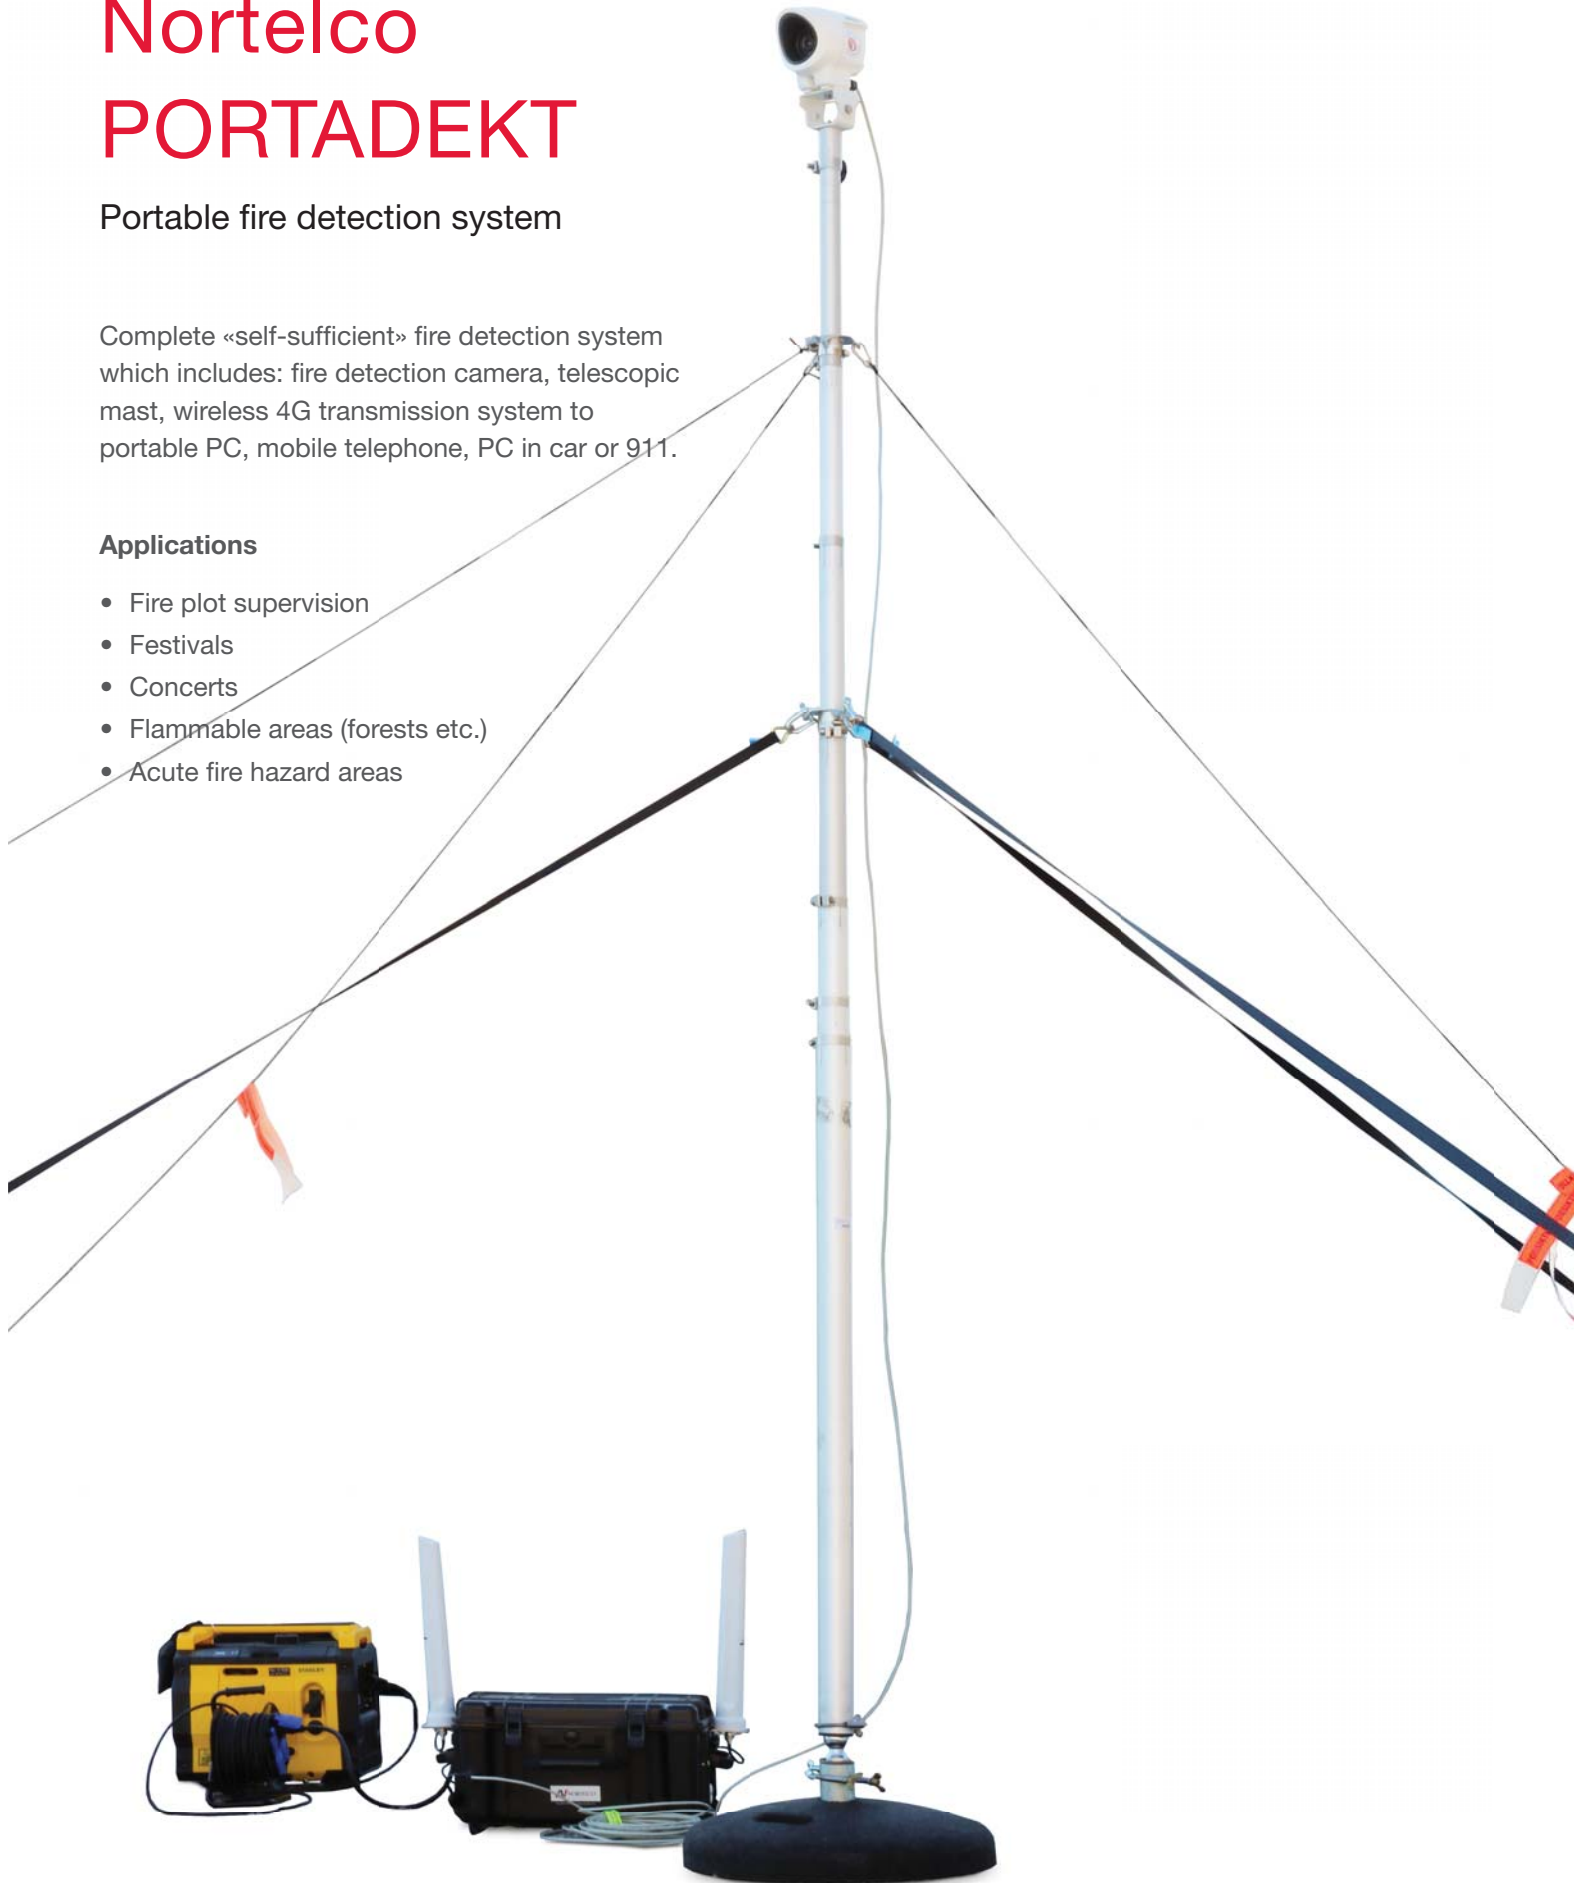

Nortelco PORTADEKT

Portable fire detection system

Complete «self-sufficient» fire detection system which includes: fire detection camera, telescopic mast, wireless 4G transmission system to portable PC, mobile telephone, PC in car or 911.

Applications

- Fire plot supervision
- Festivals
- Concerts
- Flammable areas (forests etc.)
- Acute fire hazard areas

System description

The camera has two different alarms; **Fire risk alarm** (temperature triggered) and **Fire alarm** (open flame).

The camera detects temperatures that exceeds a free chosen preset level ex. 85°C. The fire risk alarm is sent to the central system, which gives audible alarm and displays a picture of the alarm area with alarm symbols and description of alarm type.

The camera detects open flames. Fire alarm is sent to the central system, which gives audible alarm and displays a picture of the alarm area with alarm symbols and description of alarm type.

Pictures from camera(s) are recorded continuously in the central unit for documentation and evaluation.